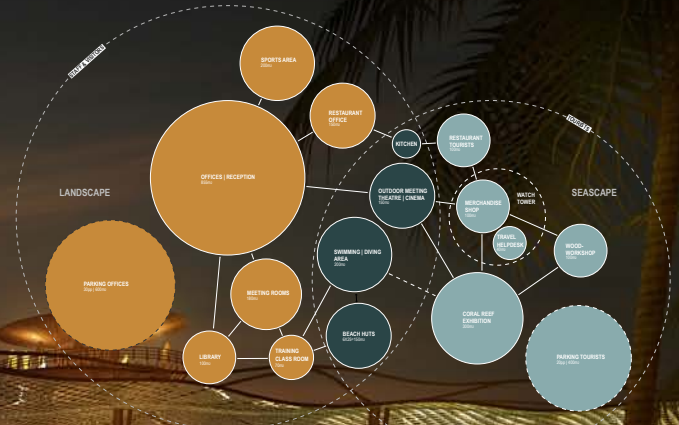

The Coral Triangle

Location, Bali, Indonesia

01

02

03

04

05

06

07

08

Offices

Meeting Rooms & Restaurant

Training Facilities

Coral Exposition

- 01 solarcell roof
- 02 wood workshop
- 03 watchtower & shop
- 04 temples & beach huts
- 05 landscape
- 06 public | private
- 07 office interior
- 08 coral expo interior

The Coral Triangle Center
 The Nature Conservancy
 oktober 2008
 koraalinstuut, bali

projectnaam
 opdrachtgever
 datum
 omschrijving